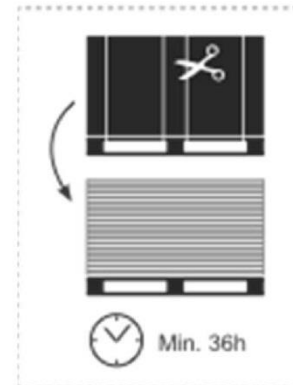

STOCKAGE & MANIPULATION

Beelite is an organic, recyclable, natural paper product that needs to be thoroughly “dry” and “warm” before printing, so that you get the best possible printing result. Therefore, please follow these guidelines while storing Beelite and before printing on Beelite.

ATTENTION
NE PLACEZ PAS VOTRE PAPIER À PROXIMITÉ DES CLIMATISATIONS. FERMER ET PROTÉGER VOTRE MATÉRIEL LORSQU'IL N'EST PAS UTILISÉ

BA-nbrs	Descript
---------	----------

Stack max. 2 pallets high.
Always put the protection plate on top of the lower pallet.