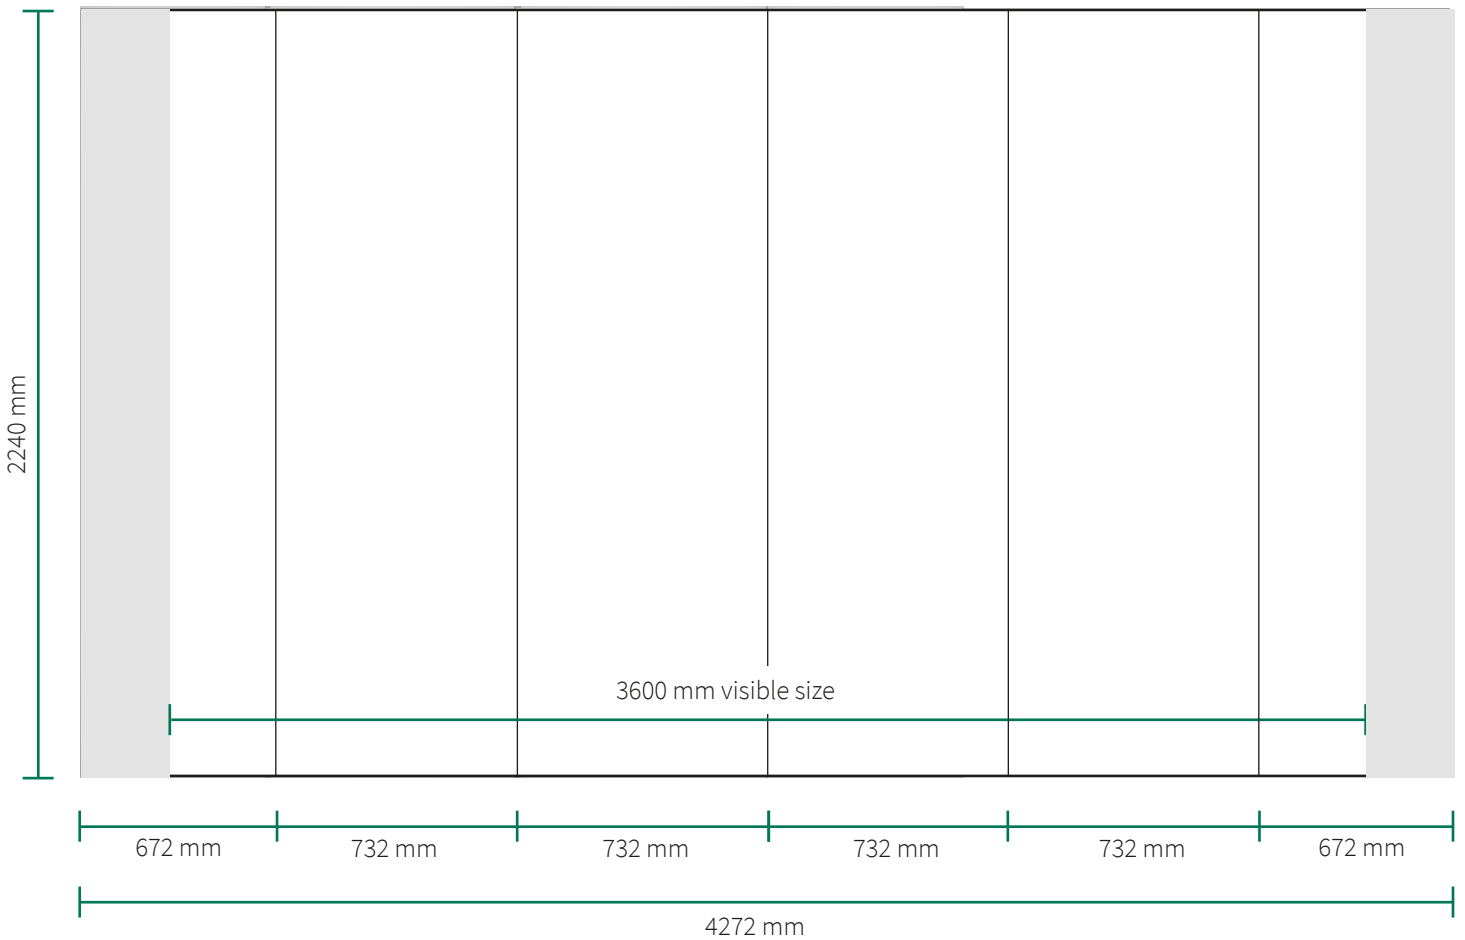

POP-UP MAGNETIC 4X3 STRAIGHT

Print specifications

Total printsize: 4272 x 2240 mm
Visible size: 3600 x 2240 mm
Number of panels: 6
Printsize center panels: 732 x 2240 mm
Printsize end panels: 672 x 2240 mm

Prints for backside (optional)

Total printsize: 2928 x 2240 mm
Number of panels: 4

Actual size