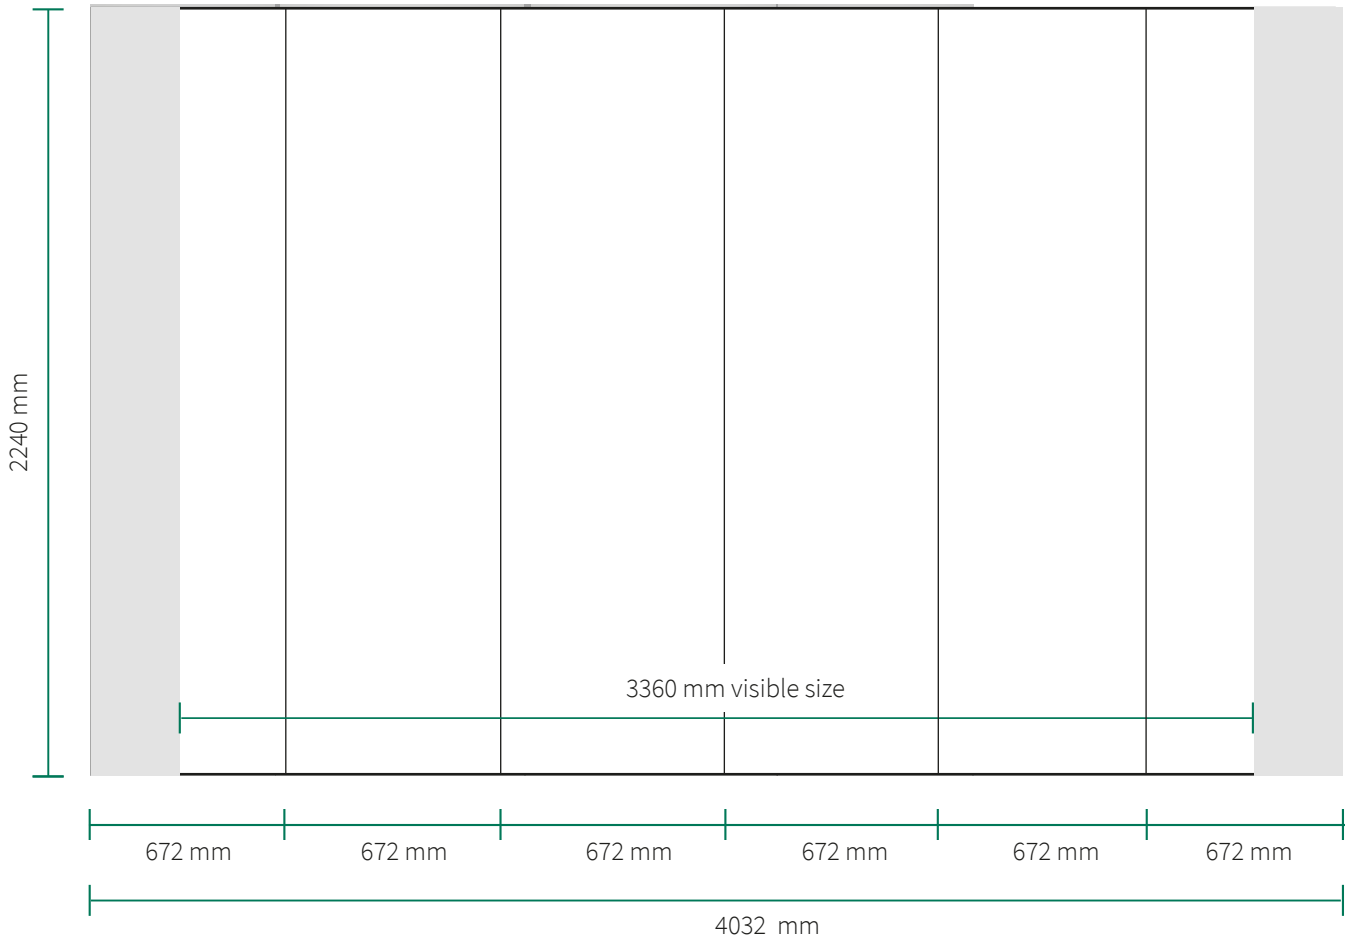

POP-UP MAGNETIC 4X3 CURVED

Print specifications

Total printsize: 4032 x 2240 mm
Visible size: 3360 x 2240 mm
Number of panels: 6
Printsize panels: 672 x 2240 mm

Prints for backside (optional)

Total printsize: 3260 x 2240 mm
Number of panels: 4

Actual size