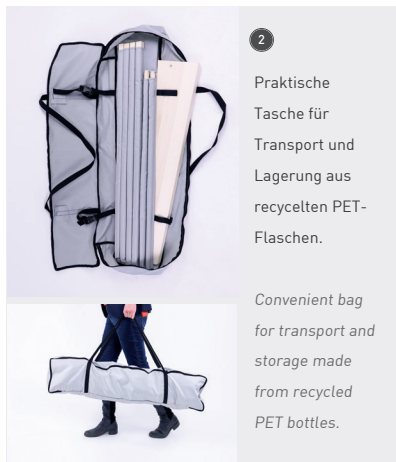

banner not included

code		pc/box	price/box	
1 WB1950900	Wood boarder 1950x900mm	1		A
2 WBBAGPRET	Wood boarder bag	1		A