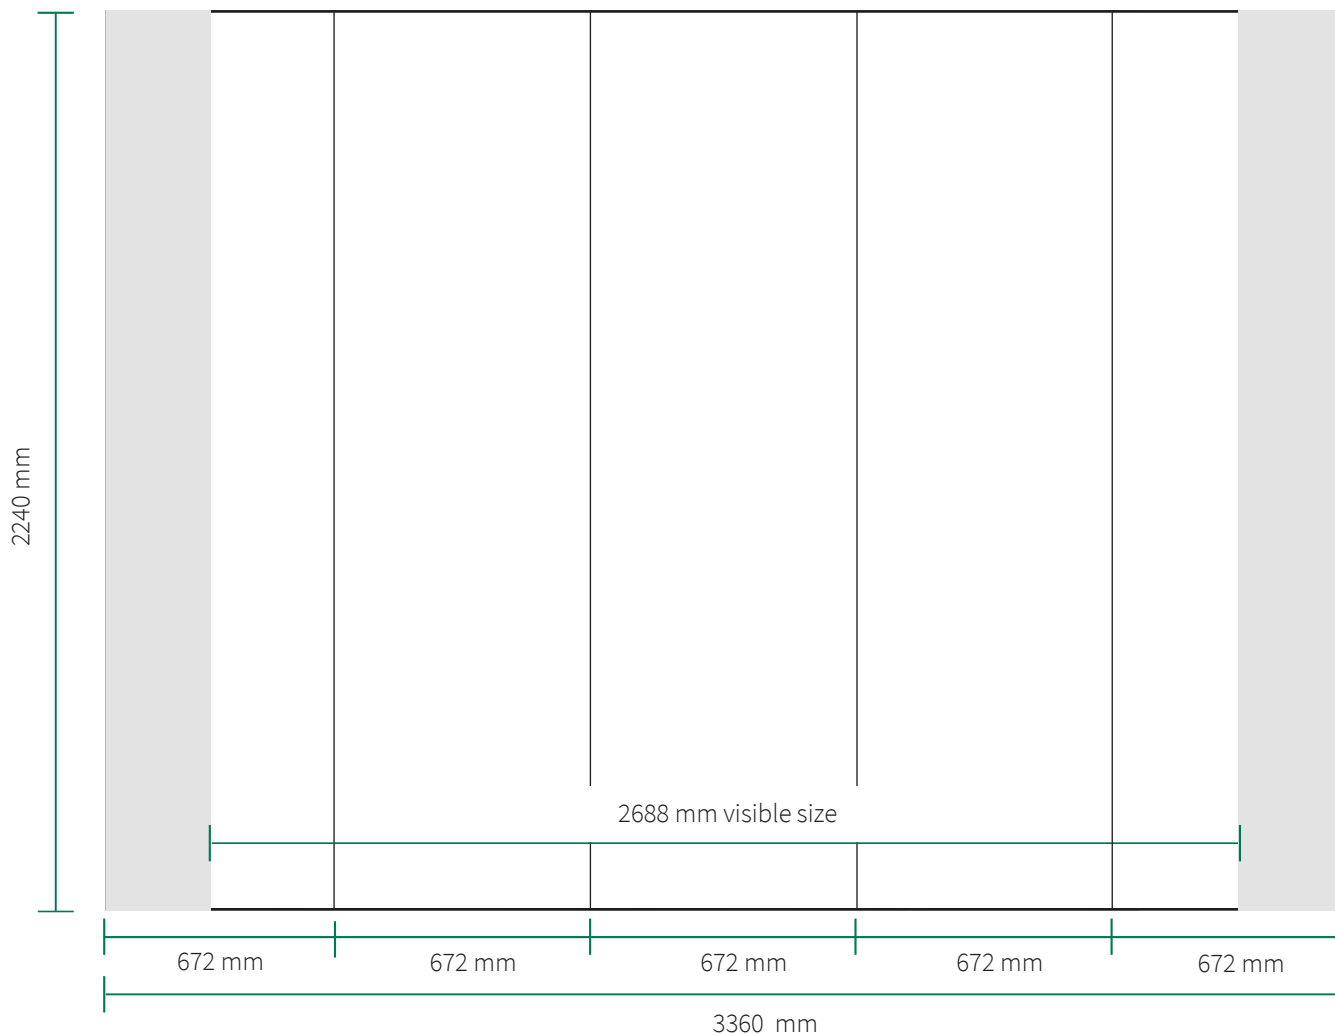

POP-UP MAGNETIC 3X3 CURVED

Print specifications

Total printsize: 3360 x 2240 mm
Visible size: 2688 x 2240 mm
Number of panels: 5
Printsize panels: 672 x 2240 mm

Prints for backside (optional)

Total printsize: 2445 x 2240 mm
Number of panels: 3

Actual size