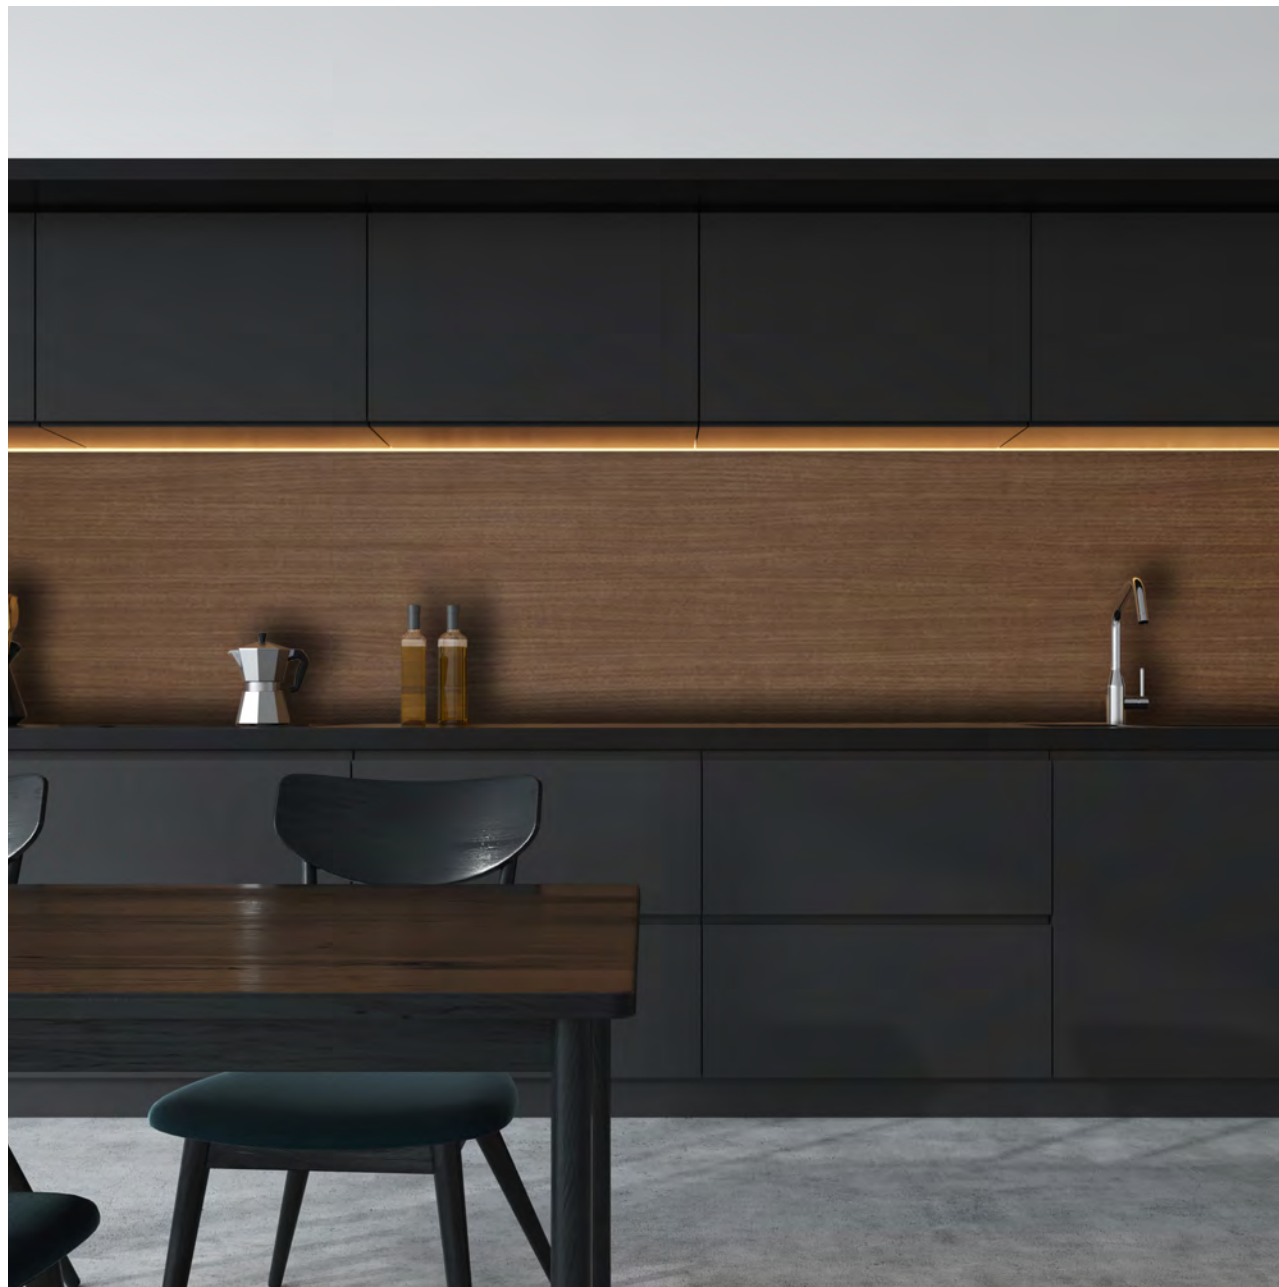

WOOD

THICKNESS > 200my

MATERIAL PVC

DURABILITY 10 YEARS

ROLL WIDTH 1,22M

W 174

THICKNESS > 200my

MATERIAL PVC