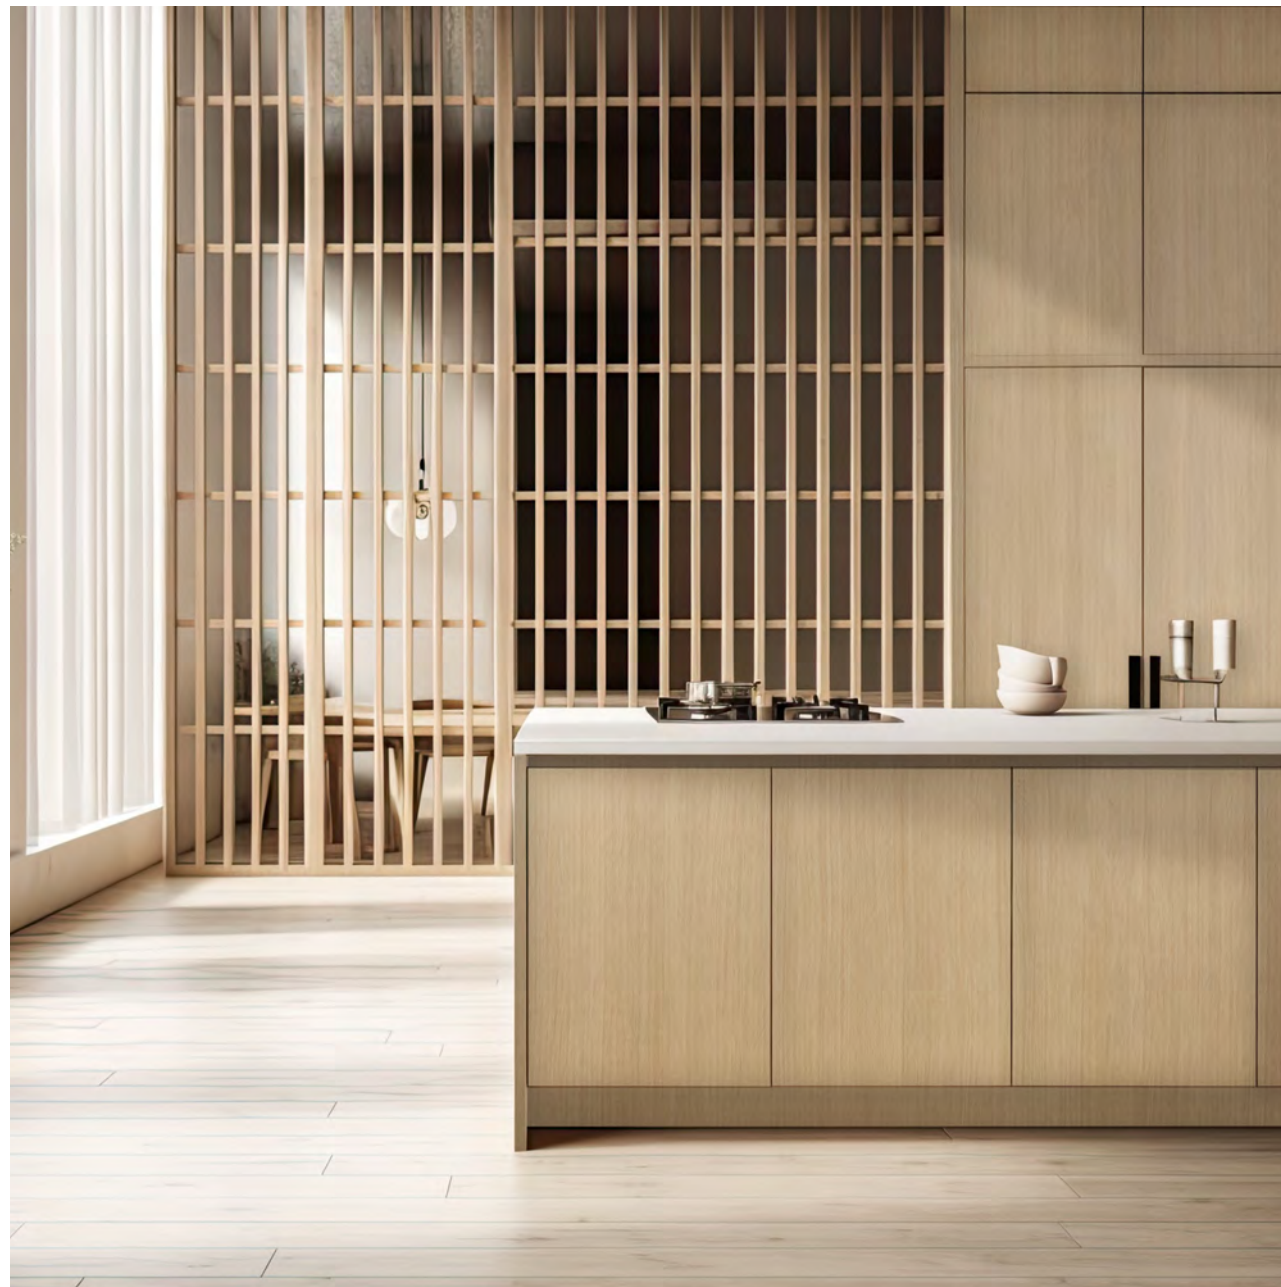

THICKNESS > 200my

MATERIAL PVC

DURABILITY 10 YEARS

ROLL WIDTH 1,22M

W 173