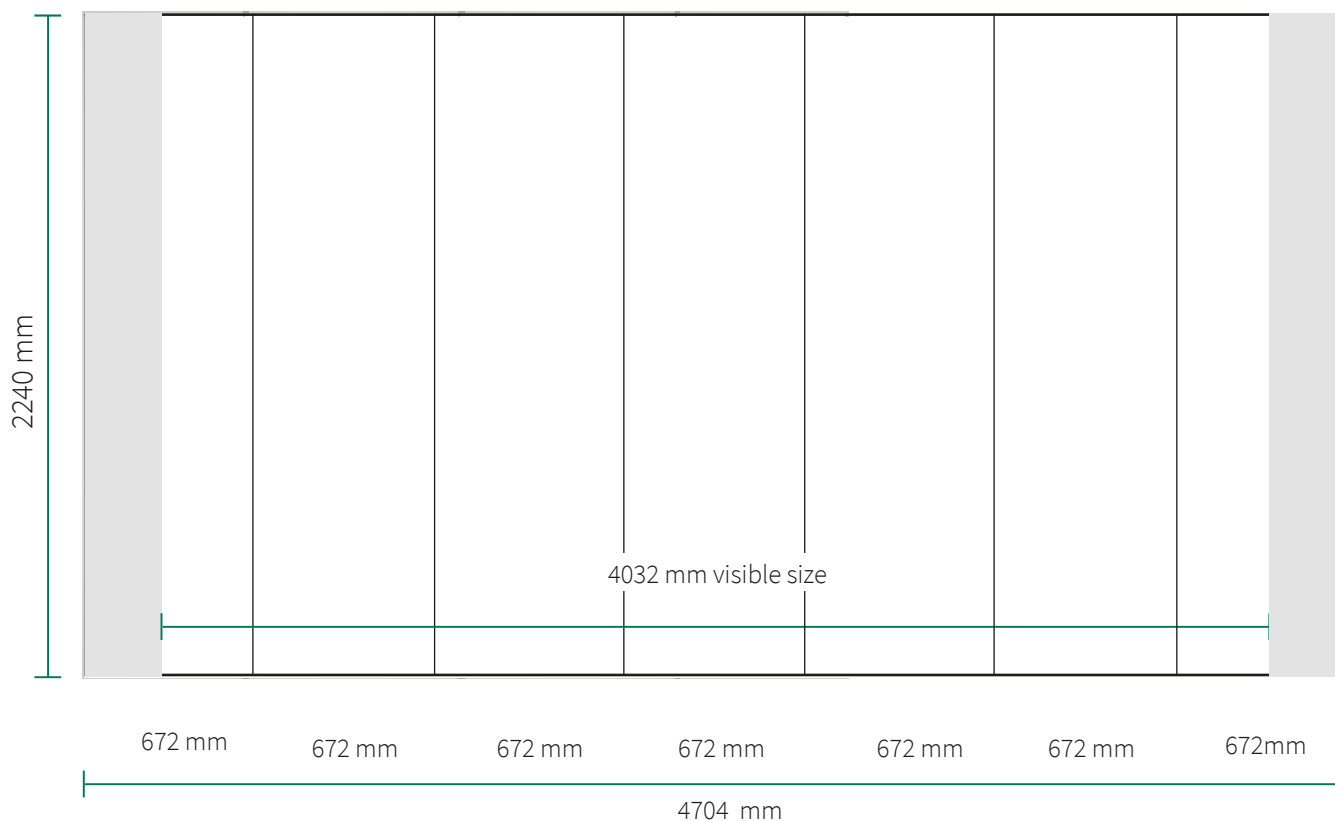

POP-UP MAGNETIC 5X3 CURVED

Print specifications

Total printsize: 4704 x 2240 mm
Visible size: 4032 x 2240 mm
Number of panels: 7
Printsize panels: 672 x 2240 mm

Prints for backside (optional)

Total printsize: 4075 x 2240 mm
Number of panels: 5

Actual size