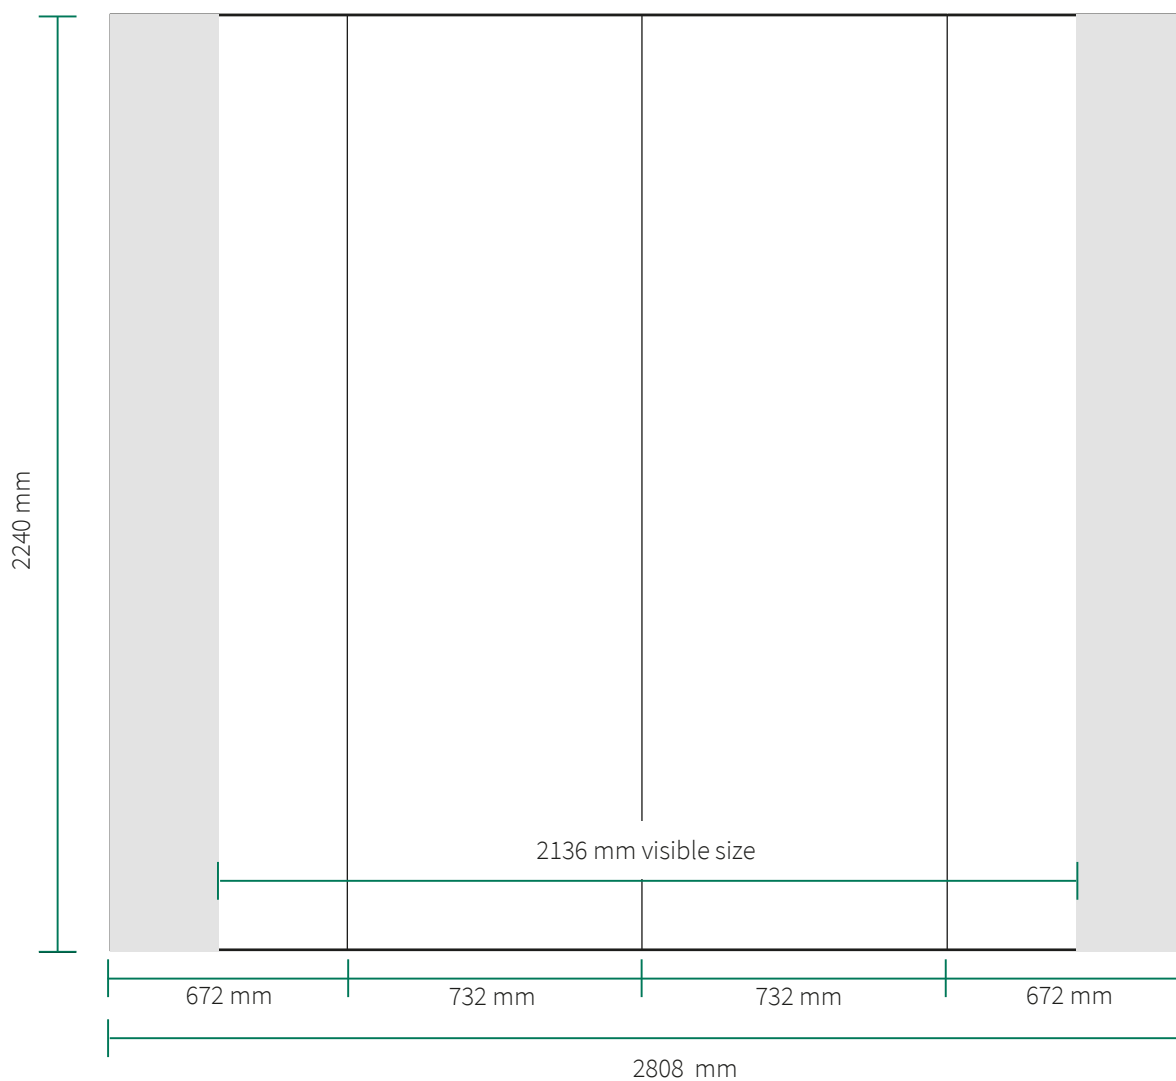

POP-UP MAGNETIC 2X3 STRAIGHT

Print specifications

Total printsize: 2808 x 2240 mm
Visible size: 2136 x 2240 mm
Number of panels: 4
Printsize center panels: 732 x 2240 mm
Printsize end panels: 672 x 2240 mm

Prints for backside (optional)

Total printsize: 1464 x 2240 mm
Number of panels: 2

Actual size